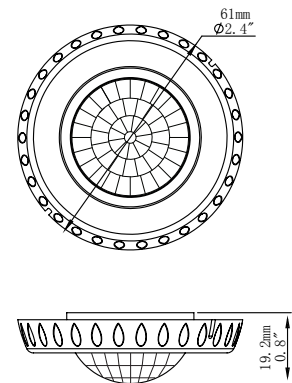

PHYSICAL DIMENSIONS

ORDERING INFORMATION

Model No.	Description	Input Voltage	Output	Mount
BMS-S823-PIR-1-BLE-SR-O	Passive Infrared (PIR) Occupancy Sensor with Bluetooth Mesh Feature	120/277VAC	0-10V	Built-in Mount With Enclosure for IP65
Add Suffix for Options	Description			
LS02-HB3-WH	360° High Bay Lens, Max.detection radius 30ft; Max.mounting height 40ft, white color			
LS02-LB4-WH	360° Low Bay Lens, Max.detection radius 30ft; Max.mounting height 8ft, white color			

DETECTION AREA

HB3 LENS

Coverage Side View

Coverage Top View

LB4 LENS

Coverage Side View

Coverage Top View

WIRING DIAGRAM