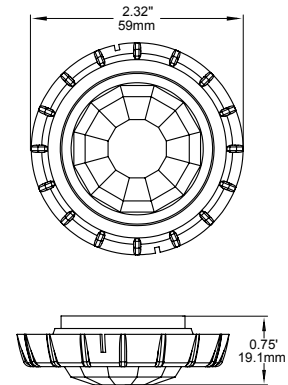

PHYSICAL DIMENSIONS

ORDERING INFORMATION

Model No.	Description	Input Voltage	Output	Mount
BMS-S823-PIR-1-BLE-SR-O	Passive Infrared (PIR) Occupancy Sensor with Bluetooth Mesh Feature	120/277VAC	0-10V	Built-in Mount With Enclosure for IP65
Add Suffix for Options	Description			
LS02-HB3-WH	360° High Bay Lens, Max.detection radius 30ft; Max.mounting height 40ft, white color			
LS02-LB4-WH	360° Low Bay Lens, Max.detection radius 30ft; Max.mounting height 8ft, white color			

DETECTION AREA

HB3 LENS

Coverage Side View

Coverage Top View

LB4 LENS

Coverage Side View

Coverage Top View

WIRING DIAGRAM