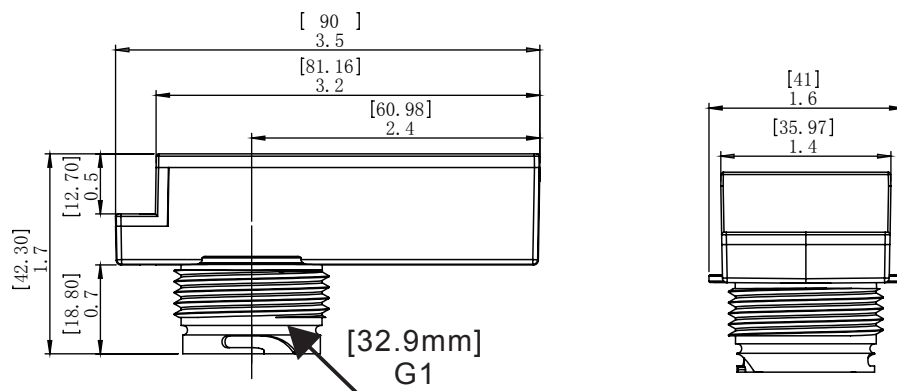

PHYSICAL DIMENSIONS