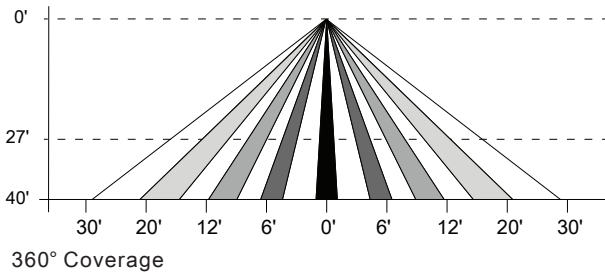

PHYSICAL DIMENSIONS

ORDERING INFORMATION

Model No.	Description	Input Voltage	Output	Mount
BMS-S823-PIR-1-BLE-SR-O	Passive Infrared (PIR) Occupancy Sensor with Bluetooth Mesh Feature	120/277VAC	0-10V	Built-in Mount With Enclosure for IP65
Add Suffix for Options	Description			
LS02-HB3-WH	360° High Bay Lens, Max.detection radius 30ft; Max.mounting height 40ft, white color			
LS02-LB4-WH	360° Low Bay Lens, Max.detection radius 30ft; Max.mounting height 8ft, white color			

DETECTION AREA

HB3 LENS

Coverage Side View

Coverage Top View

LB4 LENS

Coverage Side View

Coverage Top View

WIRING DIAGRAM