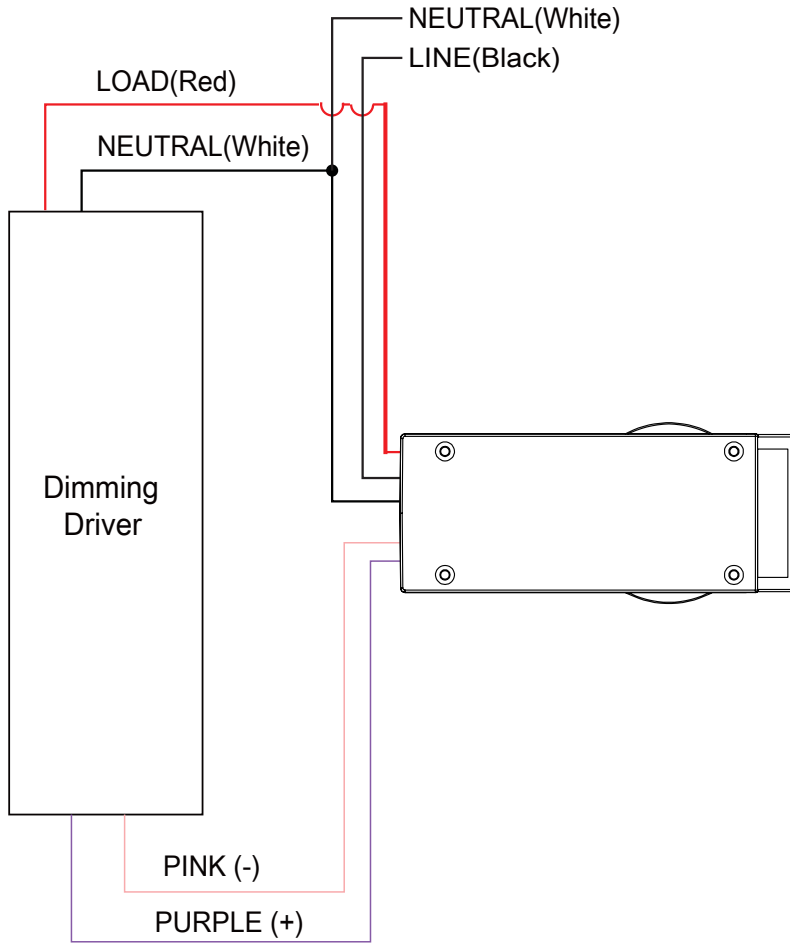

TECHNICAL DATA

Motion Sensor	Passive Infrared (PIR)
Input Power	120/277VAC 50/60Hz
Control Output	0-10V,max 25mA sinking current
Maximum Load	Resistive/Halogen - 800W@120V/1200W@277V Fluorescent Ballast - 660W@120V/1200W@277V Electronic Ballast (LED/CFL) - 5A@120V/5A@277V
Detection angle	360°
Low Bay Lens	Max.detection radius 30ft; Max.mounting height 8ft
High Bay Lens	Max.detection radius 30ft; Max.mounting height 40ft
Operating temperature	-40°F ~ +158°F (-40°C ~ +70°C)
Max Bluetooth Range	200ft(60m)
IP Rating	IP65

PHYSICAL DIMENSIONS

ORDERING INFORMATION

Model No.	Description	Input Voltage	Output	Mount
BMS-S823-PIR-1-BLE-SR-O	Passive Infrared (PIR) Occupancy Sensor with Bluetooth Mesh Feature	120/277VAC	0-10V	Built-in Mount With Enclosure for IP65
Add Suffix for Options	Description			
LS02-HB3-WH	360° High Bay Lens, Max.detection radius 30ft; Max.mounting height 40ft, white color			
LS02-LB4-WH	360° Low Bay Lens, Max.detection radius 30ft; Max.mounting height 8ft, white color			

DETECTION AREA

HB3 LENS

Coverage Side View

Coverage Top View

LB4 LENS

Coverage Side View

Coverage Top View

WIRING DIAGRAM